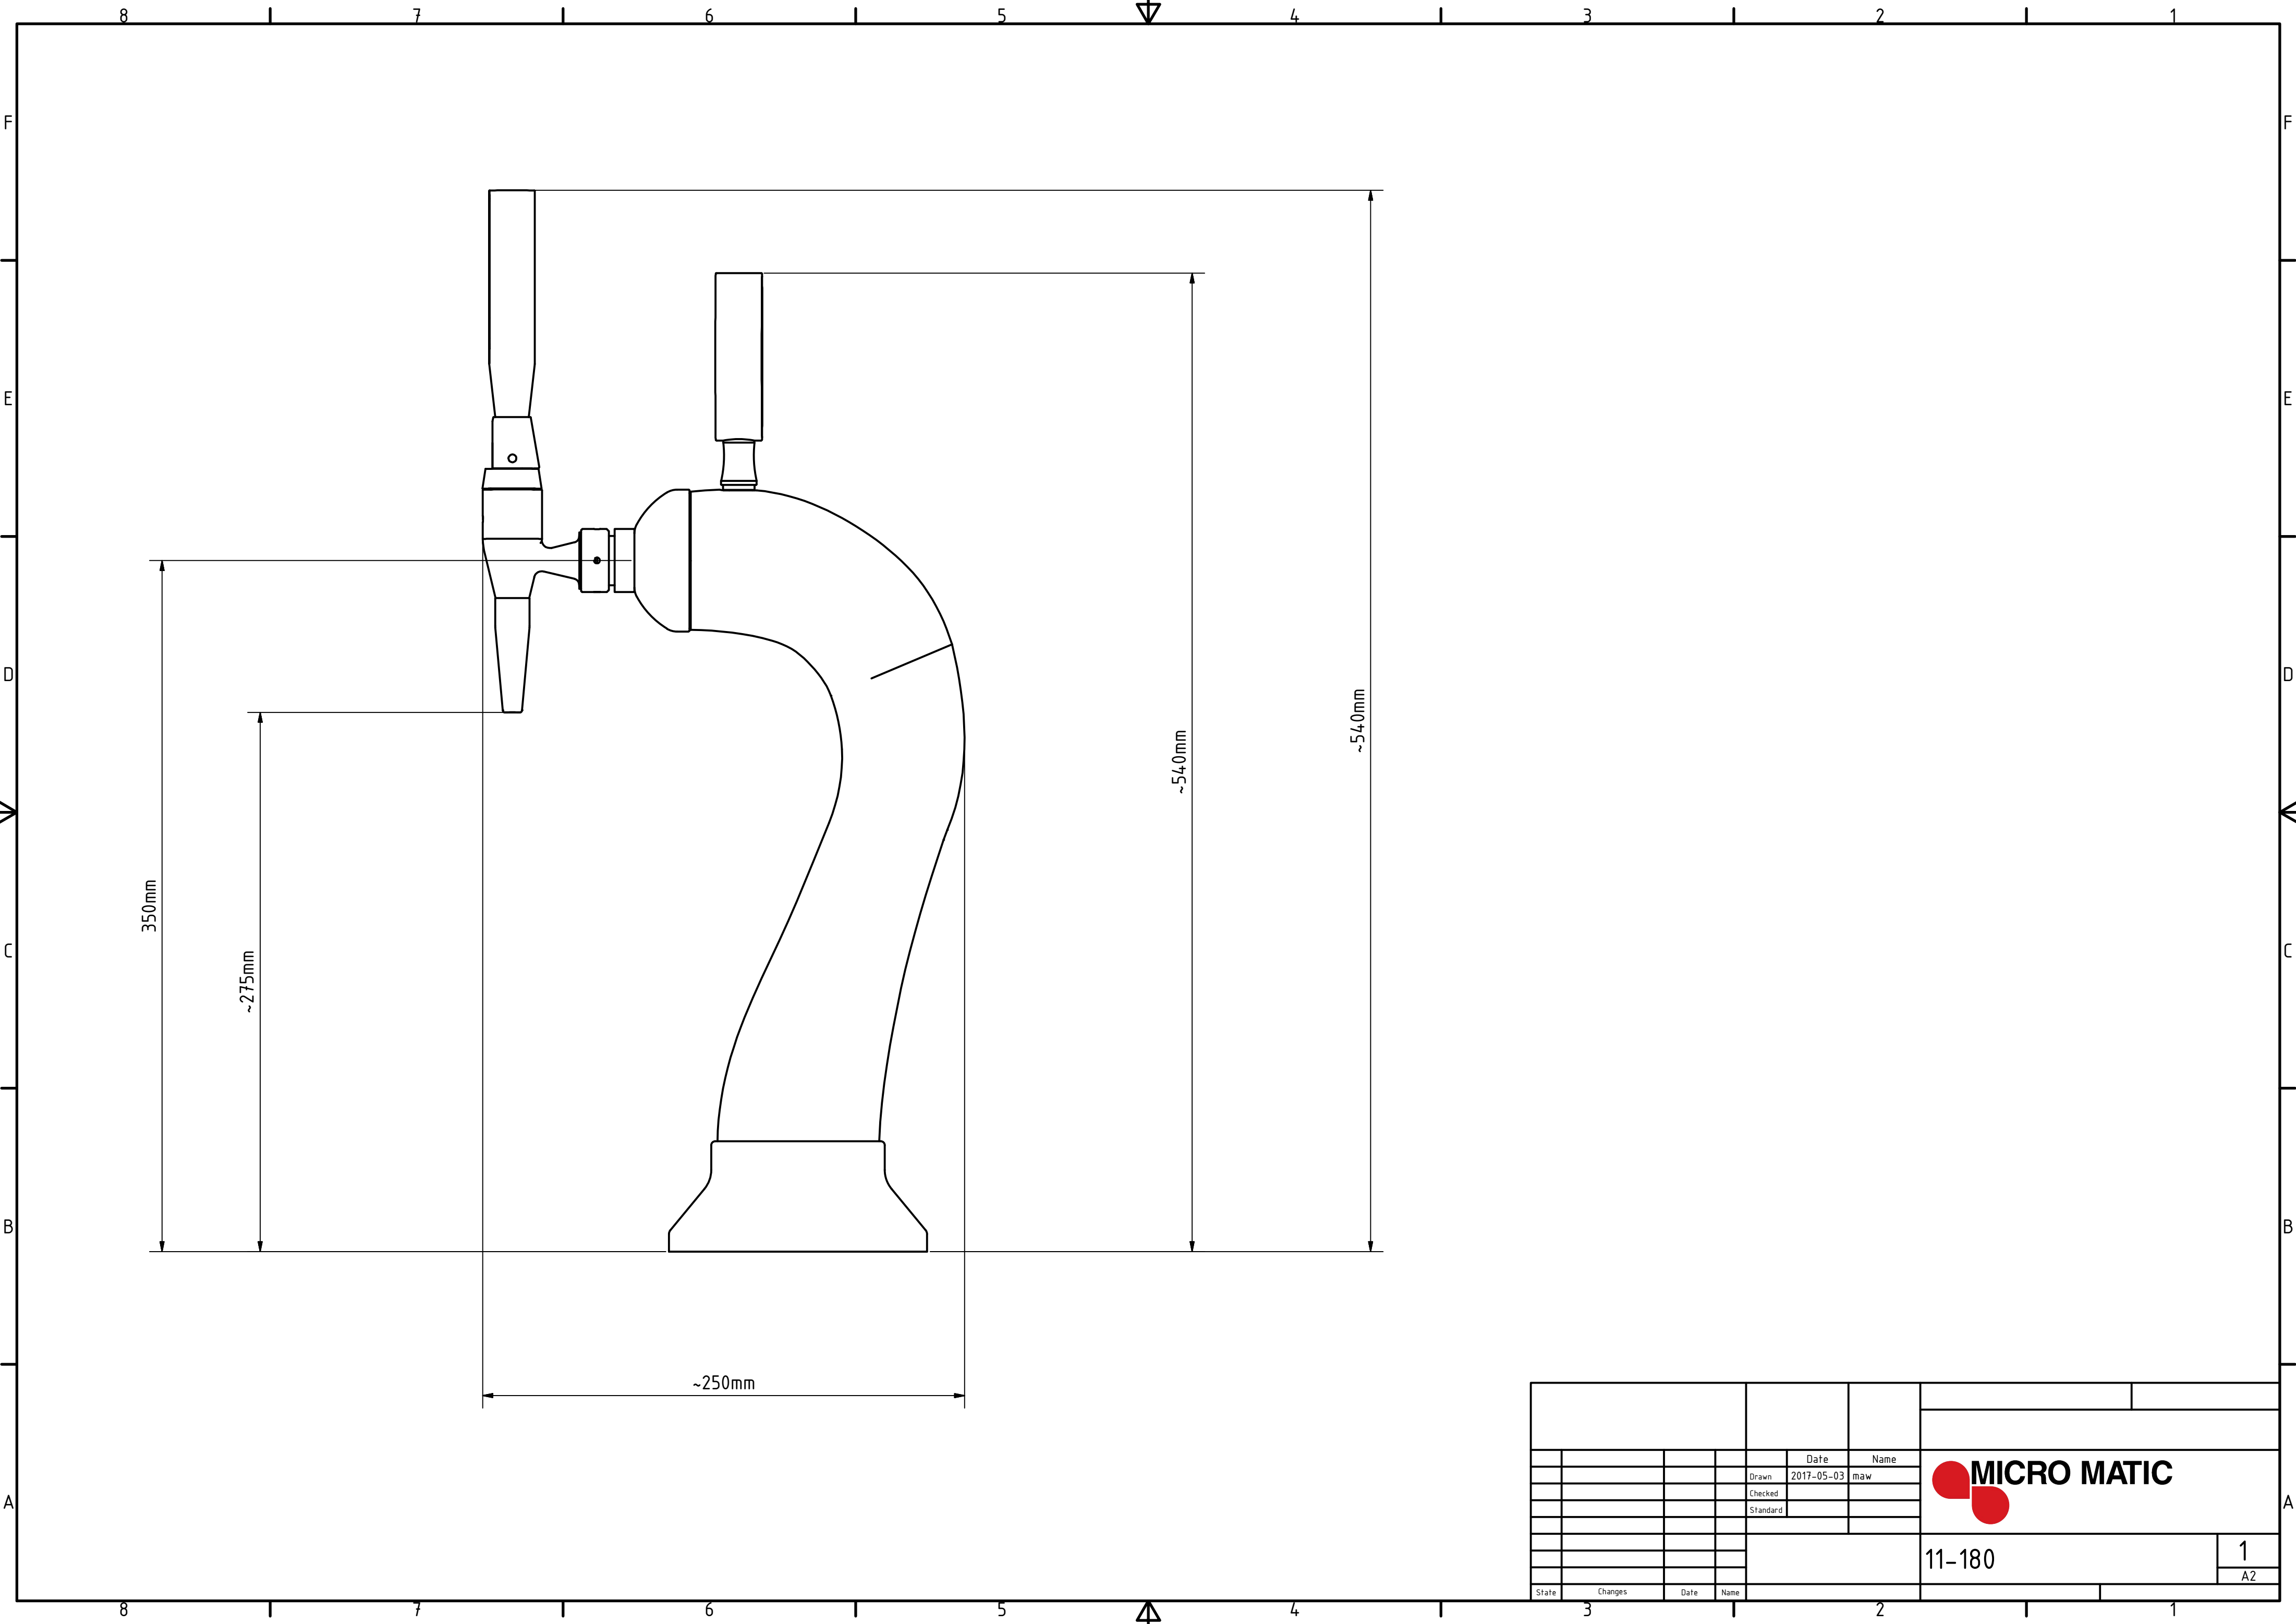

LOTUS 1 CHROME

Item no: 11-180 - With Tissco Tap, Medallion, 2-Sided handle and Transformer.

				Date	Name	 MICRO MATIC		
				Drawn	2017-05-03			maw
				Checked				
				Standard				
						11-180		
						1		
						A2		
State	Changes	Date	Name					