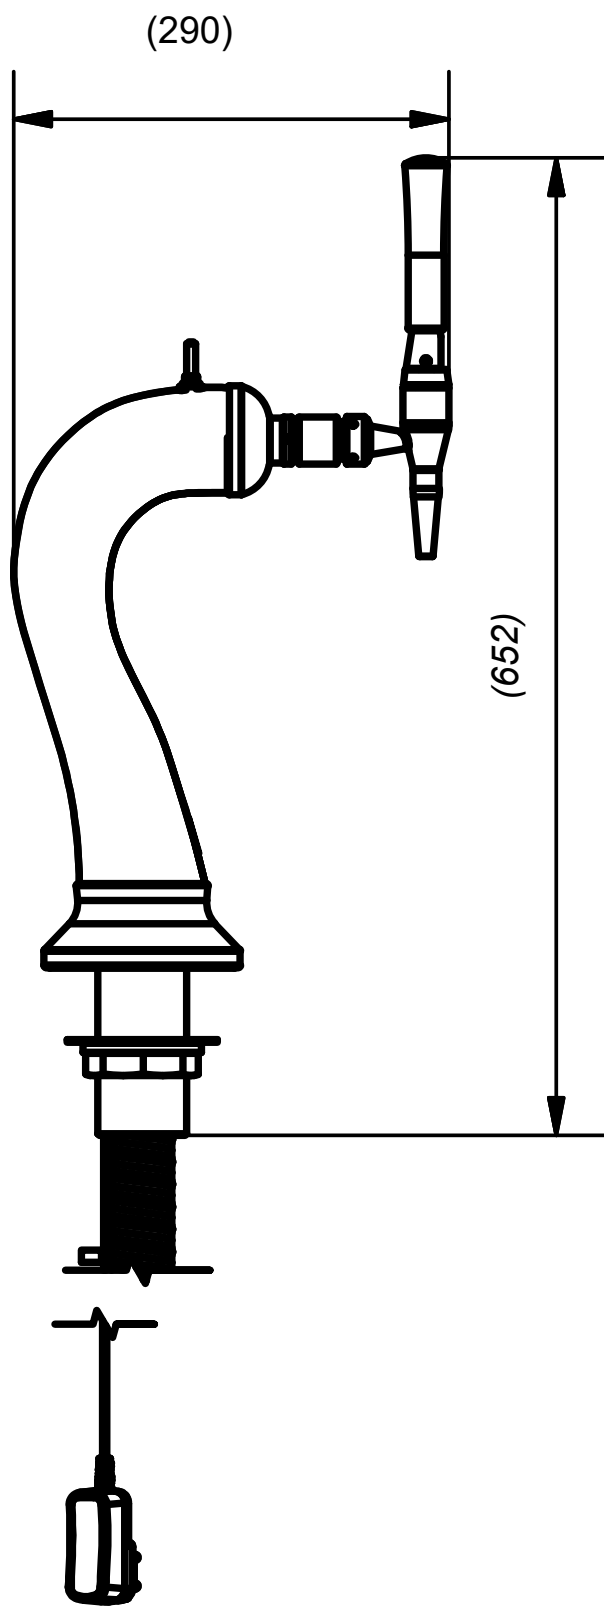

1

2

3

4

A  
B  
C  
D  
E  
F

A  
B  
C  
D  
E  
F

		DESCRIPTION	
		Lotus I1, chrome, T-tap	
		Aircooled, LED/QC	
 <b>MICRO MATIC</b>		DRW.NO. - REV.	
	©		
THIS DRAWING IS THE PROPERTY OF MICRO MATIC A/S AND MUST NOT BE USED, DISCLOSED OR REPRODUCED WITHOUT PRIOR WRITTEN AUTHORITY.			
FILENAME: C:\Vault\WF\Designs\Production\Font\Lotus Font\Lotus font assemblies\11-4026.idw			

1

2

3

4